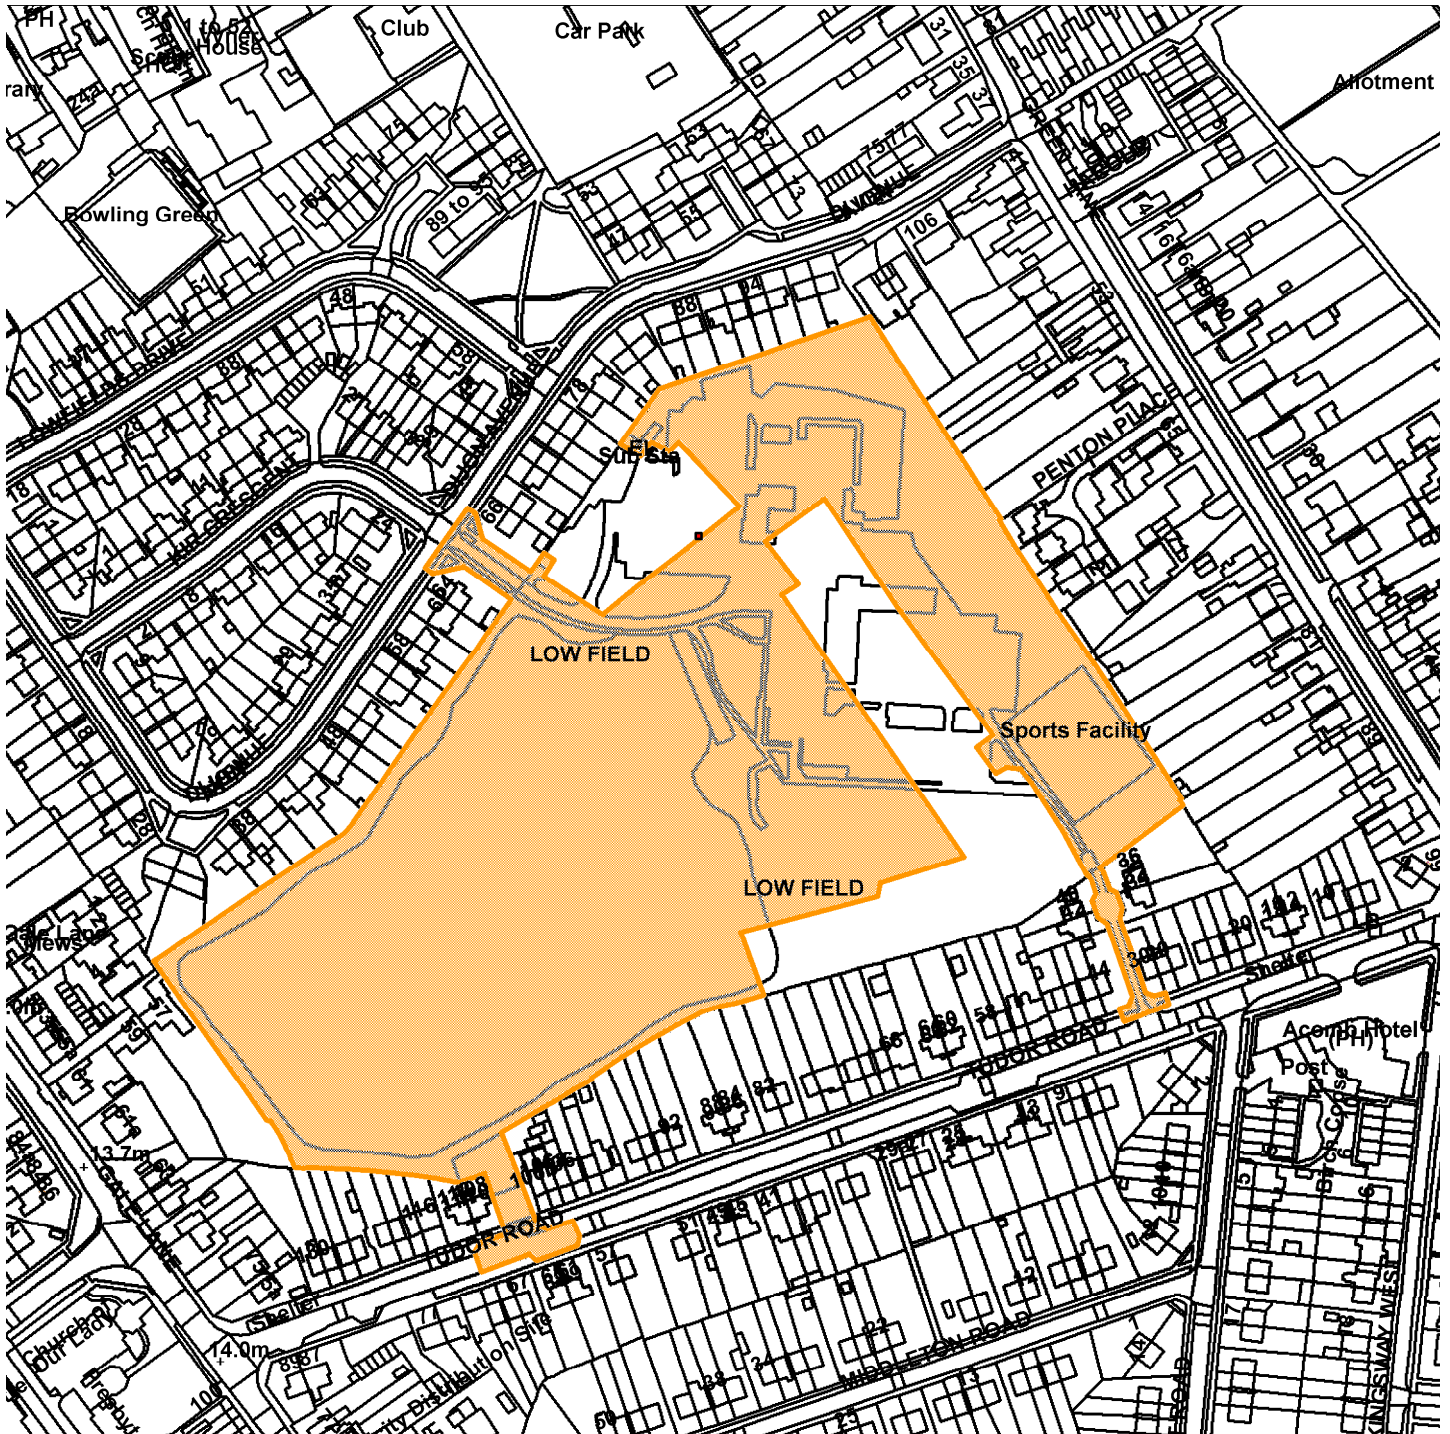

17/02428/FULM

Former Lowfield School, Dijon Avenue, York

GIS by ESRI (UK)

Scale : 1:2683

Reproduced from the Ordnance Survey map with the permission of the Controller of Her Majesty's Stationery Office © Crown Copyright 2000.

Unauthorised reproduction infringes Crown Copyright and may lead to prosecution or civil proceedings.

Organisation	City of York Council
Department	Economy & Place
Comments	Site Location Plan
Date	06 August 2018
SLA Number	